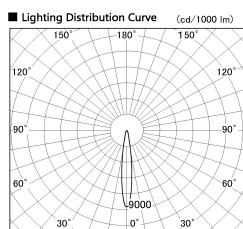

Item no. DD099-2115MB8535

Series Name: Φ 125 Spark

Installation	Recessed mount
Type	
Fixture wattage	19.9W
Beam angle	14 deg
Color Temp.	3500K
CRI	Ra>85
Luminous	1814 lm
Body	Die-cast aluminum alloy
Body finish	N/A
Trim finish	Black
Reflector finish	Mirror
IP Rate	IP20
Light source	COB module
Input Voltage	AC220~240V
Dimming Type	Non-Dimmable
Certificate	CE, CCC
Cut Hole	125mm

■ Direct Horizontal Illuminance DD099-2115MB8535

φ	Illuminance Angle	Beam Angle	Vertical Illuminance (lx)
240	14°	14°	63320
480	2		15830
730	3		7040
980	m	0	3960
		1	2530
		2	1760
			1290
			990