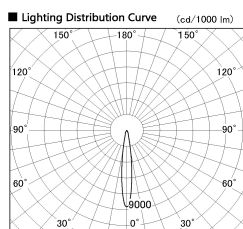

Item no. DD099-2115MB9027

Series Name:  $\Phi$ 125 Spark

Installation	Recessed mount
Type	
Fixture wattage	19.9W
Beam angle	14 deg
Color Temp.	2700K
CRI	Ra>90
Luminous	1552 lm
Body	Die-cast aluminum alloy
Body finish	N/A
Trim finish	Black
Reflector finish	Mirror
IP Rate	IP20
Light source	COB module
Input Voltage	AC220~240V
Dimming Type	Non-Dimmable
Certificate	CE, CCC
Cut Hole	125mm

■ Direct Horizontal Illuminance DD099-2115MB9027

Beam Angle	Vertical Illuminance (lx)
14°	54170
14°	13540
14°	6020
14°	3390
14°	2170
14°	1500
14°	1110
14°	850