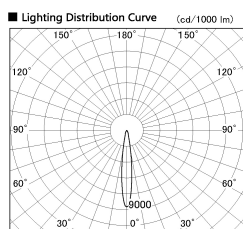

Item no. DD099-2115MB9030

Series Name: Φ 125 Spark

Installation	Recessed mount
Type	
Fixture wattage	19.9W
Beam angle	14 deg
Color Temp.	3000K
CRI	Ra>90
Luminous	1617 lm
Body	Die-cast aluminum alloy
Body finish	N/A
Trim finish	Black
Reflector finish	Mirror
IP Rate	IP20
Light source	COB module
Input Voltage	AC220~240V
Dimming Type	Non-Dimmable
Certificate	CE, CCC
Cut Hole	125mm

■ Direct Horizontal Illuminance DD099-2115MB9030

φ	Illuminance Angle	Beam Angle	Vertical Illuminance (lx)
240	14°	14°	56440
1			14110
490			6270
2			3530
730			2260
3			1570
880			1150
m	1	1, 2	880