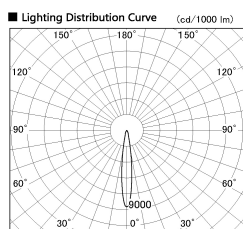

Item no. DD099-2115MB9035

Series Name: Φ 125 Spark

Installation	Recessed mount
Type	
Fixture wattage	19.9W
Beam angle	14 deg
Color Temp.	3500K
CRI	Ra>90
Luminous	1649 lm
Body	Die-cast aluminum alloy
Body finish	N/A
Trim finish	Black
Reflector finish	Mirror
IP Rate	IP20
Light source	COB module
Input Voltage	AC220~240V
Dimming Type	Non-Dimmable
Certificate	CE, CCC
Cut Hole	125mm

■ Direct Horizontal Illuminance DD099-2115MB9035

φ	Illuminance Angle	Beam Angle	Vertical Illuminance (lx)
240	14°	14°	57560
480			14390
730			6400
980			3600
			2300
			1600
			1170
			900