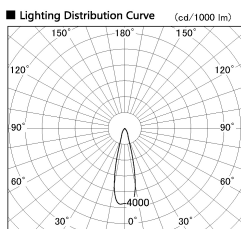

Item no. DD099-2120MB9030

Series Name: Φ 125 Spark

Installation	Recessed mount
Type	
Fixture wattage	19.9W
Beam angle	26 deg
Color Temp.	3000K
CRI	Ra>90
Luminous	1617 lm
Body	Die-cast aluminum alloy
Body finish	N/A
Trim finish	Black
Reflector finish	Mirror
IP Rate	IP20
Light source	COB module
Input Voltage	AC220~240V
Dimming Type	Non-Dimmable
Certificate	CE, CCC
Cut Hole	125mm