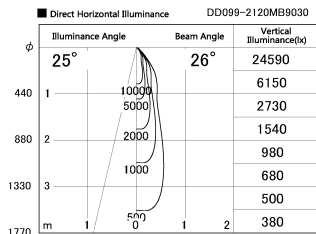

Item no. DD099-2120MB9030

Series Name: Φ 125 Spark

Installation	Recessed mount
Type	
Fixture wattage	19.9W
Beam angle	26 deg
Color Temp.	3000K
CRI	Ra>90
Luminous	1617 lm
Body	Die-cast aluminum alloy
Body finish	N/A
Trim finish	Black
Reflector finish	Mirror
IP Rate	IP20
Light source	COB module
Input Voltage	AC220~240V
Dimming Type	Non-Dimmable
Certificate	CE, CCC
Cut Hole	125mm