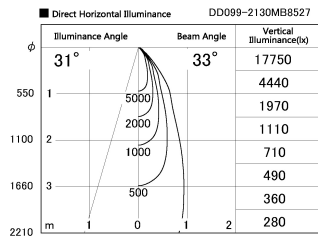

Item no. DD099-2130MB8527

Series Name:  $\Phi$ 125 Spark

Installation	Recessed mount
Type	
Fixture wattage	19.9W
Beam angle	33 deg
Color Temp.	2700K
CRI	Ra>85
Luminous	1704 lm
Body	Die-cast aluminum alloy
Body finish	N/A
Trim finish	Black
Reflector finish	Mirror
IP Rate	IP20
Light source	COB module
Input Voltage	AC220~240V
Dimming Type	Non-Dimmable
Certificate	CE, CCC
Cut Hole	125mm