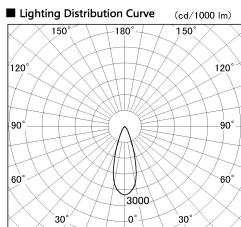

Item no. DD099-2130MB8527

Series Name:  $\Phi$ 125 Spark

Installation	Recessed mount
Type	
Fixture wattage	19.9W
Beam angle	33 deg
Color Temp.	2700K
CRI	Ra>85
Luminous	1704 lm
Body	Die-cast aluminum alloy
Body finish	N/A
Trim finish	Black
Reflector finish	Mirror
IP Rate	IP20
Light source	COB module
Input Voltage	AC220~240V
Dimming Type	Non-Dimmable
Certificate	CE, CCC
Cut Hole	125mm