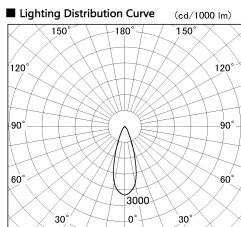

Item no. DD099-2130MB8540

Series Name:  $\Phi$ 125 Spark

Installation	Recessed mount
Type	
Fixture wattage	19.9W
Beam angle	33 deg
Color Temp.	4000K
CRI	Ra>85
Luminous	1828 lm
Body	Die-cast aluminum alloy
Body finish	N/A
Trim finish	Black
Reflector finish	Mirror
IP Rate	IP20
Light source	COB module
Input Voltage	AC220~240V
Dimming Type	Non-Dimmable
Certificate	CE, CCC
Cut Hole	125mm