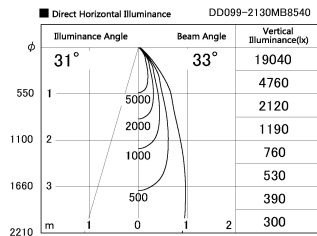

Item no. DD099-2130MB8540

Series Name:  $\Phi$ 125 Spark

Installation	Recessed mount
Type	
Fixture wattage	19.9W
Beam angle	33 deg
Color Temp.	4000K
CRI	Ra>85
Luminous	1828 lm
Body	Die-cast aluminum alloy
Body finish	N/A
Trim finish	Black
Reflector finish	Mirror
IP Rate	IP20
Light source	COB module
Input Voltage	AC220~240V
Dimming Type	Non-Dimmable
Certificate	CE, CCC
Cut Hole	125mm