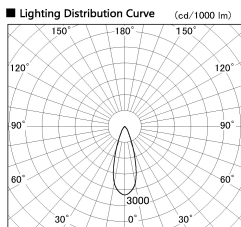

Item no. DD099-2130MB9035

Series Name: Φ 125 Spark

Installation	Recessed mount
Type	
Fixture wattage	19.9W
Beam angle	33 deg
Color Temp.	3500K
CRI	Ra>90
Luminous	1646 lm
Body	Die-cast aluminum alloy
Body finish	N/A
Trim finish	Black
Reflector finish	Mirror
IP Rate	IP20
Light source	COB module
Input Voltage	AC220~240V
Dimming Type	Non-Dimmable
Certificate	CE, CCC
Cut Hole	125mm