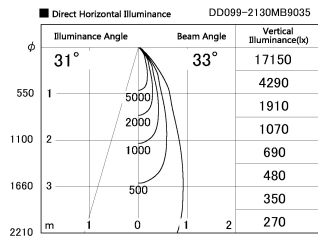

Item no. DD099-2130MB9035

Series Name: Φ 125 Spark

Installation	Recessed mount
Type	
Fixture wattage	19.9W
Beam angle	33 deg
Color Temp.	3500K
CRI	Ra>90
Luminous	1646 lm
Body	Die-cast aluminum alloy
Body finish	N/A
Trim finish	Black
Reflector finish	Mirror
IP Rate	IP20
Light source	COB module
Input Voltage	AC220~240V
Dimming Type	Non-Dimmable
Certificate	CE, CCC
Cut Hole	125mm