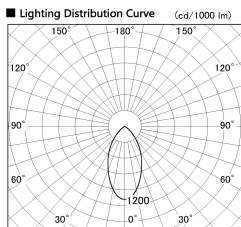

Item no. DD099-2150MB8527

Series Name: Φ 125 Spark

Installation	Recessed mount
Type	
Fixture wattage	19.9W
Beam angle	52 deg
Color Temp.	2700K
CRI	Ra>85
Luminous	1553 lm
Body	Die-cast aluminum alloy
Body finish	N/A
Trim finish	Black
Reflector finish	Mirror
IP Rate	IP20
Light source	COB module
Input Voltage	AC220~240V
Dimming Type	Non-Dimmable
Certificate	CE, CCC
Cut Hole	125mm