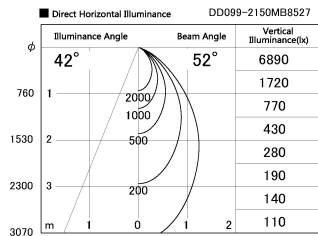

Item no. DD099-2150MB8527

Series Name: Φ 125 Spark

Installation	Recessed mount
Type	
Fixture wattage	19.9W
Beam angle	52 deg
Color Temp.	2700K
CRI	Ra>85
Luminous	1553 lm
Body	Die-cast aluminum alloy
Body finish	N/A
Trim finish	Black
Reflector finish	Mirror
IP Rate	IP20
Light source	COB module
Input Voltage	AC220~240V
Dimming Type	Non-Dimmable
Certificate	CE, CCC
Cut Hole	125mm