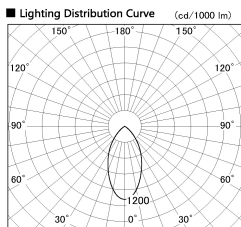

Item no. DD099-2150MB8535

Series Name: Φ 125 Spark

| | |
|------------------|-------------------------|
| Installation | Recessed mount |
| Type | |
| Fixture wattage | 19.9W |
| Beam angle | 52 deg |
| Color Temp. | 3500K |
| CRI | Ra>85 |
| Luminous | 1650 lm |
| Body | Die-cast aluminum alloy |
| Body finish | N/A |
| Trim finish | Black |
| Reflector finish | Mirror |
| IP Rate | IP20 |
| Light source | COB module |
| Input Voltage | AC220~240V |
| Dimming Type | Non-Dimmable |
| Certificate | CE, CCC |
| Cut Hole | 125mm |