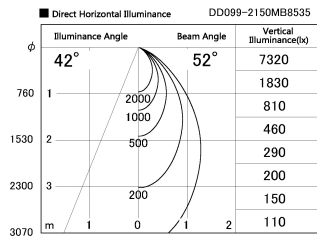

Item no. DD099-2150MB8535

Series Name: Φ 125 Spark

| | |
|------------------|-------------------------|
| Installation | Recessed mount |
| Type | |
| Fixture wattage | 19.9W |
| Beam angle | 52 deg |
| Color Temp. | 3500K |
| CRI | Ra>85 |
| Luminous | 1650 lm |
| Body | Die-cast aluminum alloy |
| Body finish | N/A |
| Trim finish | Black |
| Reflector finish | Mirror |
| IP Rate | IP20 |
| Light source | COB module |
| Input Voltage | AC220~240V |
| Dimming Type | Non-Dimmable |
| Certificate | CE, CCC |
| Cut Hole | 125mm |