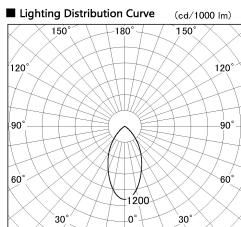

Item no. DD099-2150MB8540

Series Name: Φ 125 Spark

Installation	Recessed mount
Type	
Fixture wattage	19.9W
Beam angle	52 deg
Color Temp.	4000K
CRI	Ra>85
Luminous	1667 lm
Body	Die-cast aluminum alloy
Body finish	N/A
Trim finish	Black
Reflector finish	Mirror
IP Rate	IP20
Light source	COB module
Input Voltage	AC220~240V
Dimming Type	Non-Dimmable
Certificate	CE, CCC
Cut Hole	125mm