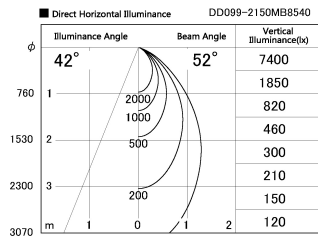

Item no. DD099-2150MB8540

Series Name: Φ 125 Spark

Installation	Recessed mount
Type	
Fixture wattage	19.9W
Beam angle	52 deg
Color Temp.	4000K
CRI	Ra>85
Luminous	1667 lm
Body	Die-cast aluminum alloy
Body finish	N/A
Trim finish	Black
Reflector finish	Mirror
IP Rate	IP20
Light source	COB module
Input Voltage	AC220~240V
Dimming Type	Non-Dimmable
Certificate	CE, CCC
Cut Hole	125mm