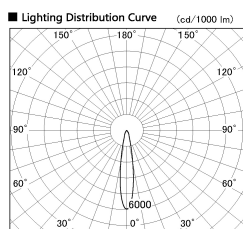

Item no. DD099-2515MB8527

Series Name: Φ 125 Spark

| | |
|------------------|-------------------------|
| Installation | Recessed mount |
| Type | |
| Fixture wattage | 23W |
| Beam angle | 18 deg |
| Color Temp. | 2700K |
| CRI | Ra>85 |
| Luminous | 2106 lm |
| Body | Die-cast aluminum alloy |
| Body finish | N/A |
| Trim finish | Black |
| Reflector finish | Mirror |
| IP Rate | IP20 |
| Light source | COB module |
| Input Voltage | AC220~240V |
| Dimming Type | Non-Dimmable |
| Certificate | CE, CCC |
| Cut Hole | 125mm |

■ Direct Horizontal Illuminance DD099-2515MB8527

| φ | Illuminance Angle | Beam Angle | Vertical Illuminance (lx) |
|------|-------------------|------------|---------------------------|
| 310 | 18° | 18° | 50330 |
| 1 | | | 12580 |
| | | | 5590 |
| 630 | | | 3150 |
| 2 | | | 2010 |
| 950 | | | 1400 |
| 3 | | | 1030 |
| 1260 | | | 790 |