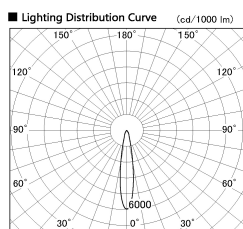

Item no. DD099-2515MB8535

Series Name: Φ 125 Spark

Installation	Recessed mount
Type	Φ 125 Spark
Fixture wattage	23W
Beam angle	18 deg
Color Temp.	3500K
CRI	Ra>85
Luminous	2238 lm
Body	Die-cast aluminum alloy
Body finish	N/A
Trim finish	Black
Reflector finish	Mirror
IP Rate	IP20
Light source	COB module
Input Voltage	AC220~240V
Dimming Type	Non-Dimmable
Certificate	CE, CCC
Cut Hole	125mm

■ Direct Horizontal Illuminance DD099-2515MB8535

φ	Illuminance Angle	Beam Angle	Vertical Illuminance (lx)	
310	18°	18°	53480	
1			13370	
630			5940	
2			3340	
950			2140	
3			1490	
1260			1090	
m	1	1 0 0	2	840