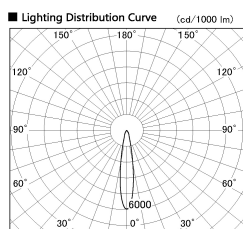

Item no. DD099-2515MB8540

Series Name:  $\Phi$ 125 Spark

Installation	Recessed mount
Type	
Fixture wattage	23W
Beam angle	18 deg
Color Temp.	4000K
CRI	Ra>85
Luminous	2260 lm
Body	Die-cast aluminum alloy
Body finish	N/A
Trim finish	Black
Reflector finish	Mirror
IP Rate	IP20
Light source	COB module
Input Voltage	AC220~240V
Dimming Type	Non-Dimmable
Certificate	CE, CCC
Cut Hole	125mm

■ Direct Horizontal Illuminance DD099-2515MB8540

Beam Angle	Vertical Illuminance (lx)
18°	54010
18°	13500
18°	6000
18°	3380
18°	2160
18°	1500
18°	1100
18°	840