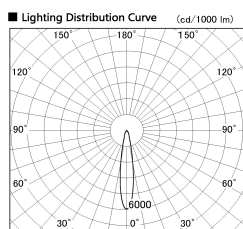

Item no. DD099-2515MB9027

Series Name: Φ 125 Spark

Installation	Recessed mount
Type	
Fixture wattage	23W
Beam angle	18 deg
Color Temp.	2700K
CRI	Ra>90
Luminous	1915 lm
Body	Die-cast aluminum alloy
Body finish	N/A
Trim finish	Black
Reflector finish	Mirror
IP Rate	IP20
Light source	COB module
Input Voltage	AC220~240V
Dimming Type	Non-Dimmable
Certificate	CE, CCC
Cut Hole	125mm

■ Direct Horizontal Illuminance DD099-2515MB9027

φ	Illuminance Angle	Beam Angle	Vertical Illuminance (lx)
310	18°	18°	45760
1			11440
			5080
630			2860
2			1830
950			1270
3			930
1260			720