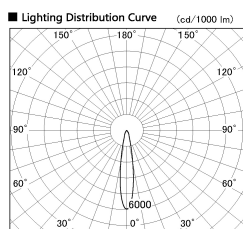

Item no. DD099-2515MB9030

Series Name: Φ 125 Spark

Installation	Recessed mount
Type	
Fixture wattage	23W
Beam angle	18 deg
Color Temp.	3000K
CRI	Ra>90
Luminous	1995 lm
Body	Die-cast aluminum alloy
Body finish	N/A
Trim finish	Black
Reflector finish	Mirror
IP Rate	IP20
Light source	COB module
Input Voltage	AC220~240V
Dimming Type	Non-Dimmable
Certificate	CE, CCC
Cut Hole	125mm

■ Direct Horizontal Illuminance DD099-2515MB9030

φ	Illuminance Angle	Beam Angle	Vertical Illuminance (lx)
310	18°	18°	47680
1			11920
			5300
630			2980
2			1910
			1320
950			970
3			740
1260			740