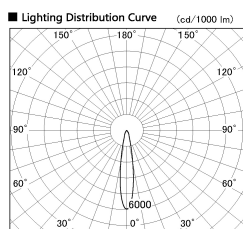

Item no. DD099-2515MB9035

Series Name: Φ 125 Spark

Installation	Recessed mount
Type	
Fixture wattage	23W
Beam angle	18 deg
Color Temp.	3500K
CRI	Ra>90
Luminous	2035 lm
Body	Die-cast aluminum alloy
Body finish	N/A
Trim finish	Black
Reflector finish	Mirror
IP Rate	IP20
Light source	COB module
Input Voltage	AC220~240V
Dimming Type	Non-Dimmable
Certificate	CE, CCC
Cut Hole	125mm

■ Direct Horizontal Illuminance DD099-2515MB9035

φ	Illuminance Angle	Beam Angle	Vertical Illuminance (lx)
310	18°	18°	48630
1			12160
2			5400
3			3040
630			1950
950			1350
1260			990
	1	2	760