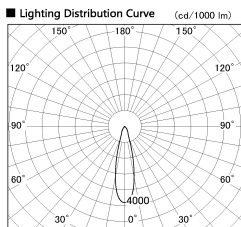

Item no. DD099-2520MB8527

Series Name: Φ 125 Spark

Installation	Recessed mount
Type	
Fixture wattage	23W
Beam angle	25 deg
Color Temp.	2700K
CRI	Ra>85
Luminous	2106 lm
Body	Die-cast aluminum alloy
Body finish	N/A
Trim finish	Black
Reflector finish	Mirror
IP Rate	IP20
Light source	COB module
Input Voltage	AC220~240V
Dimming Type	Non-Dimmable
Certificate	CE, CCC
Cut Hole	125mm