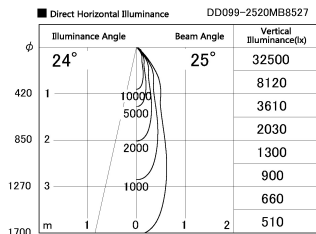

Item no. DD099-2520MB8527

Series Name: Φ 125 Spark

Installation	Recessed mount
Type	
Fixture wattage	23W
Beam angle	25 deg
Color Temp.	2700K
CRI	Ra>85
Luminous	2106 lm
Body	Die-cast aluminum alloy
Body finish	N/A
Trim finish	Black
Reflector finish	Mirror
IP Rate	IP20
Light source	COB module
Input Voltage	AC220~240V
Dimming Type	Non-Dimmable
Certificate	CE, CCC
Cut Hole	125mm