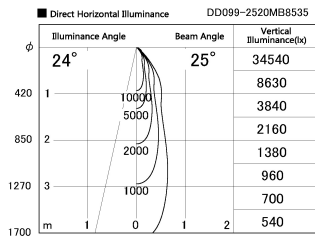

Item no. DD099-2520MB8535

Series Name: Φ 125 Spark

Installation	Recessed mount
Type	
Fixture wattage	23W
Beam angle	25 deg
Color Temp.	3500K
CRI	Ra>85
Luminous	2238 lm
Body	Die-cast aluminum alloy
Body finish	N/A
Trim finish	Black
Reflector finish	Mirror
IP Rate	IP20
Light source	COB module
Input Voltage	AC220~240V
Dimming Type	Non-Dimmable
Certificate	CE, CCC
Cut Hole	125mm