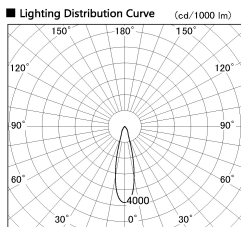

Item no. DD099-2520MB8535

Series Name: Φ 125 Spark

Installation	Recessed mount
Type	
Fixture wattage	23W
Beam angle	25 deg
Color Temp.	3500K
CRI	Ra>85
Luminous	2238 lm
Body	Die-cast aluminum alloy
Body finish	N/A
Trim finish	Black
Reflector finish	Mirror
IP Rate	IP20
Light source	COB module
Input Voltage	AC220~240V
Dimming Type	Non-Dimmable
Certificate	CE, CCC
Cut Hole	125mm