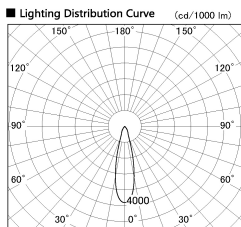

Item no. DD099-2520MB8540

Series Name: Φ 125 Spark

Installation	Recessed mount
Type	
Fixture wattage	23W
Beam angle	25 deg
Color Temp.	4000K
CRI	Ra>85
Luminous	2260 lm
Body	Die-cast aluminum alloy
Body finish	N/A
Trim finish	Black
Reflector finish	Mirror
IP Rate	IP20
Light source	COB module
Input Voltage	AC220~240V
Dimming Type	Non-Dimmable
Certificate	CE, CCC
Cut Hole	125mm