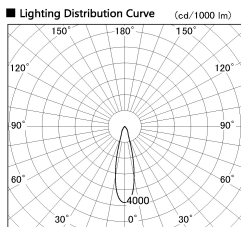

Item no. DD099-2520MB8540

Series Name:  $\Phi$ 125 Spark

■ Direct Horizontal Illuminance DD099-2520MB8540

Illuminance Angle	Beam Angle	Vertical Illuminance (lx)
24°	1	34870
	2	8720
	3	3870
	4	2180
	5	1390
25°	1	970
	2	710
	3	540
	4	400
	5	300

Installation	Recessed mount
Type	
Fixture wattage	23W
Beam angle	25 deg
Color Temp.	4000K
CRI	Ra>85
Luminous	2260 lm
Body	Die-cast aluminum alloy
Body finish	N/A
Trim finish	Black
Reflector finish	Mirror
IP Rate	IP20
Light source	COB module
Input Voltage	AC220~240V
Dimming Type	Non-Dimmable
Certificate	CE, CCC
Cut Hole	125mm