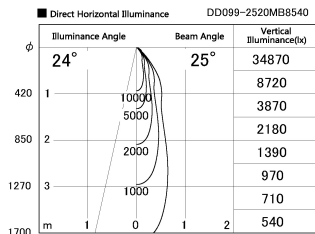

Item no. DD099-2520MB8540

Series Name: Φ 125 Spark

Installation	Recessed mount
Type	
Fixture wattage	23W
Beam angle	25 deg
Color Temp.	4000K
CRI	Ra>85
Luminous	2260 lm
Body	Die-cast aluminum alloy
Body finish	N/A
Trim finish	Black
Reflector finish	Mirror
IP Rate	IP20
Light source	COB module
Input Voltage	AC220~240V
Dimming Type	Non-Dimmable
Certificate	CE, CCC
Cut Hole	125mm