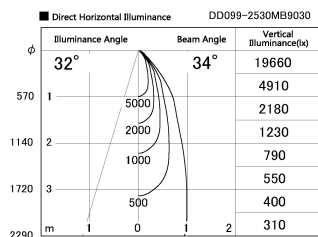

Item no. DD099-2530MB9030

Series Name: Φ 125 Spark

Installation	Recessed mount
Type	
Fixture wattage	23W
Beam angle	34 deg
Color Temp.	3000K
CRI	Ra>90
Luminous	1991 lm
Body	Die-cast aluminum alloy
Body finish	N/A
Trim finish	Black
Reflector finish	Mirror
IP Rate	IP20
Light source	COB module
Input Voltage	AC220~240V
Dimming Type	Non-Dimmable
Certificate	CE, CCC
Cut Hole	125mm