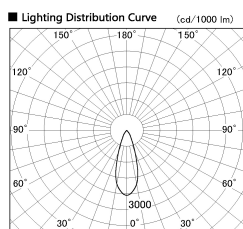

Item no. DD099-2530MB9030

Series Name: Φ 125 Spark

Installation	Recessed mount
Type	
Fixture wattage	23W
Beam angle	34 deg
Color Temp.	3000K
CRI	Ra>90
Luminous	1991 lm
Body	Die-cast aluminum alloy
Body finish	N/A
Trim finish	Black
Reflector finish	Mirror
IP Rate	IP20
Light source	COB module
Input Voltage	AC220~240V
Dimming Type	Non-Dimmable
Certificate	CE, CCC
Cut Hole	125mm