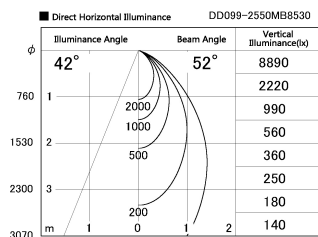

Item no. DD099-2550MB8530

Series Name: Φ 125 Spark

Installation	Recessed mount
Type	
Fixture wattage	23W
Beam angle	52 deg
Color Temp.	3000K
CRI	Ra>85
Luminous	1997 lm
Body	Die-cast aluminum alloy
Body finish	N/A
Trim finish	Black
Reflector finish	Mirror
IP Rate	IP20
Light source	COB module
Input Voltage	AC220~240V
Dimming Type	Non-Dimmable
Certificate	CE, CCC
Cut Hole	125mm