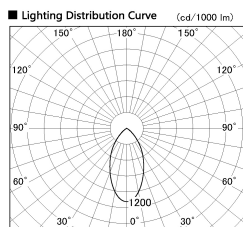

Item no. DD099-2550MB8530

Series Name: Φ 125 Spark

Installation	Recessed mount
Type	
Fixture wattage	23W
Beam angle	52 deg
Color Temp.	3000K
CRI	Ra>85
Luminous	1997 lm
Body	Die-cast aluminum alloy
Body finish	N/A
Trim finish	Black
Reflector finish	Mirror
IP Rate	IP20
Light source	COB module
Input Voltage	AC220~240V
Dimming Type	Non-Dimmable
Certificate	CE, CCC
Cut Hole	125mm