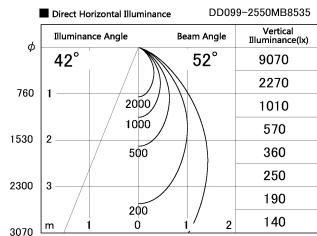

Item no. DD099-2550MB8535

Series Name: Φ 125 Spark

Installation	Recessed mount
Type	
Fixture wattage	23W
Beam angle	52 deg
Color Temp.	3500K
CRI	Ra>85
Luminous	2036 lm
Body	Die-cast aluminum alloy
Body finish	N/A
Trim finish	Black
Reflector finish	Mirror
IP Rate	IP20
Light source	COB module
Input Voltage	AC220~240V
Dimming Type	Non-Dimmable
Certificate	CE, CCC
Cut Hole	125mm