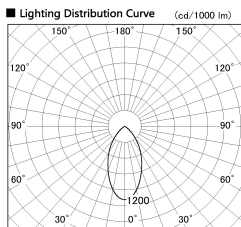

Item no. DD099-2550MB8535

Series Name: Φ 125 Spark

Installation	Recessed mount
Type	
Fixture wattage	23W
Beam angle	52 deg
Color Temp.	3500K
CRI	Ra>85
Luminous	2036 lm
Body	Die-cast aluminum alloy
Body finish	N/A
Trim finish	Black
Reflector finish	Mirror
IP Rate	IP20
Light source	COB module
Input Voltage	AC220~240V
Dimming Type	Non-Dimmable
Certificate	CE, CCC
Cut Hole	125mm