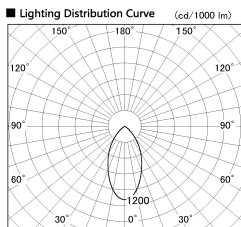

Item no. DD099-2550MB8540

Series Name: Φ 125 Spark

Installation	Recessed mount
Type	
Fixture wattage	23W
Beam angle	52 deg
Color Temp.	4000K
CRI	Ra>85
Luminous	2056 lm
Body	Die-cast aluminum alloy
Body finish	N/A
Trim finish	Black
Reflector finish	Mirror
IP Rate	IP20
Light source	COB module
Input Voltage	AC220~240V
Dimming Type	Non-Dimmable
Certificate	CE, CCC
Cut Hole	125mm