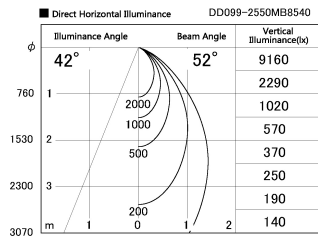

Item no. DD099-2550MB8540

Series Name: Φ 125 Spark

Installation	Recessed mount
Type	
Fixture wattage	23W
Beam angle	52 deg
Color Temp.	4000K
CRI	Ra>85
Luminous	2056 lm
Body	Die-cast aluminum alloy
Body finish	N/A
Trim finish	Black
Reflector finish	Mirror
IP Rate	IP20
Light source	COB module
Input Voltage	AC220~240V
Dimming Type	Non-Dimmable
Certificate	CE, CCC
Cut Hole	125mm