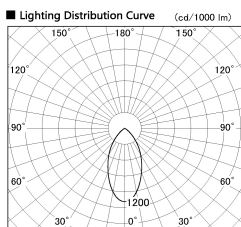

Item no. DD099-2550MB9030

Series Name: Φ 125 Spark

Installation	Recessed mount
Type	
Fixture wattage	23W
Beam angle	52 deg
Color Temp.	3000K
CRI	Ra>90
Luminous	1815 lm
Body	Die-cast aluminum alloy
Body finish	N/A
Trim finish	Black
Reflector finish	Mirror
IP Rate	IP20
Light source	COB module
Input Voltage	AC220~240V
Dimming Type	Non-Dimmable
Certificate	CE, CCC
Cut Hole	125mm