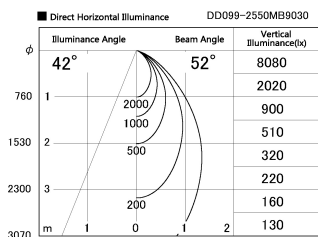

Item no. DD099-2550MB9030

Series Name: Φ 125 Spark

Installation	Recessed mount
Type	
Fixture wattage	23W
Beam angle	52 deg
Color Temp.	3000K
CRI	Ra>90
Luminous	1815 lm
Body	Die-cast aluminum alloy
Body finish	N/A
Trim finish	Black
Reflector finish	Mirror
IP Rate	IP20
Light source	COB module
Input Voltage	AC220~240V
Dimming Type	Non-Dimmable
Certificate	CE, CCC
Cut Hole	125mm