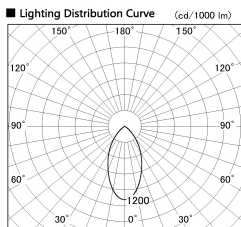

Item no. DD099-2550MB9035

Series Name: Φ 125 Spark

Installation	Recessed mount
Type	
Fixture wattage	23W
Beam angle	52 deg
Color Temp.	3500K
CRI	Ra>90
Luminous	1852 lm
Body	Die-cast aluminum alloy
Body finish	N/A
Trim finish	Black
Reflector finish	Mirror
IP Rate	IP20
Light source	COB module
Input Voltage	AC220~240V
Dimming Type	Non-Dimmable
Certificate	CE, CCC
Cut Hole	125mm