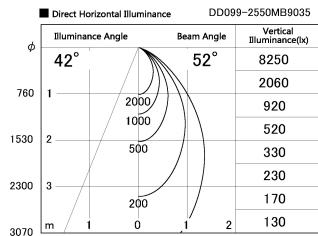

Item no. DD099-2550MB9035

Series Name: Φ 125 Spark

Installation	Recessed mount
Type	
Fixture wattage	23W
Beam angle	52 deg
Color Temp.	3500K
CRI	Ra>90
Luminous	1852 lm
Body	Die-cast aluminum alloy
Body finish	N/A
Trim finish	Black
Reflector finish	Mirror
IP Rate	IP20
Light source	COB module
Input Voltage	AC220~240V
Dimming Type	Non-Dimmable
Certificate	CE, CCC
Cut Hole	125mm