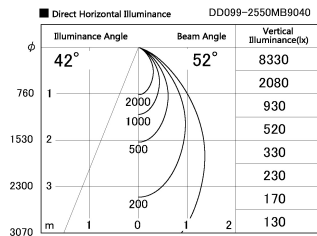

Item no. DD099-2550MB9040

Series Name: Φ 125 Spark

Installation	Recessed mount
Type	
Fixture wattage	23W
Beam angle	52 deg
Color Temp.	4000K
CRI	Ra>90
Luminous	1870 lm
Body	Die-cast aluminum alloy
Body finish	N/A
Trim finish	Black
Reflector finish	Mirror
IP Rate	IP20
Light source	COB module
Input Voltage	AC220~240V
Dimming Type	Non-Dimmable
Certificate	CE, CCC
Cut Hole	125mm