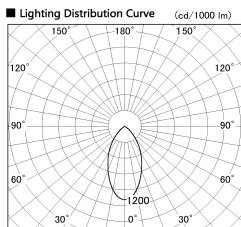

Item no. DD099-2550MB9040

Series Name: Φ 125 Spark

Installation	Recessed mount
Type	
Fixture wattage	23W
Beam angle	52 deg
Color Temp.	4000K
CRI	Ra>90
Luminous	1870 lm
Body	Die-cast aluminum alloy
Body finish	N/A
Trim finish	Black
Reflector finish	Mirror
IP Rate	IP20
Light source	COB module
Input Voltage	AC220~240V
Dimming Type	Non-Dimmable
Certificate	CE, CCC
Cut Hole	125mm