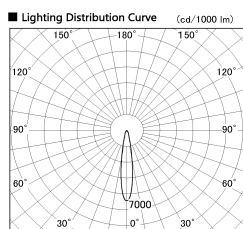

Item no. DD099-3015MB8527

Series Name:  $\Phi$ 125 Spark

Installation	Recessed mount
Type	
Fixture wattage	30.3W
Beam angle	17 deg
Color Temp.	2700K
CRI	Ra>85
Luminous	2755 lm
Body	Die-cast aluminum alloy
Body finish	N/A
Trim finish	Black
Reflector finish	Mirror
IP Rate	IP20
Light source	COB module
Input Voltage	AC220~240V
Dimming Type	Non-Dimmable
Certificate	CE, CCC
Cut Hole	125mm

■ Direct Horizontal Illuminance DD099-3015MB8527

φ	Illuminance Angle	Beam Angle	Vertical Illuminance (lx)
290	17°	17°	68700
1			17170
			7630
590			4290
2			2750
890			1910
3			1400
1190			1070