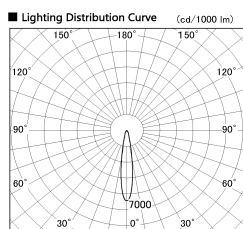

Item no. DD099-3015MB8530

Series Name: Φ 125 Spark

Installation	Recessed mount
Type	
Fixture wattage	30.3W
Beam angle	17 deg
Color Temp.	3000K
CRI	Ra>85
Luminous	2870 lm
Body	Die-cast aluminum alloy
Body finish	N/A
Trim finish	Black
Reflector finish	Mirror
IP Rate	IP20
Light source	COB module
Input Voltage	AC220~240V
Dimming Type	Non-Dimmable
Certificate	CE, CCC
Cut Hole	125mm

■ Direct Horizontal Illuminance DD099-3015MB8530

φ	Illuminance Angle	Beam Angle	Vertical Illuminance (lx)		
290	17°	17°	71560		
1			17890		
590			7950		
2			4470		
890			2860		
3			1990		
1190			1460		
m	1	0	1	2	1120