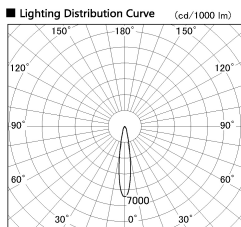

Item no. DD099-3015MB8535

Series Name: Φ 125 Spark

■ Direct Horizontal Illuminance DD099-3015MB8535

φ	Illuminance Angle	Beam Angle	Vertical Illuminance (lx)		
290	17°	17°	72990		
1			18250		
590			8110		
2			4560		
890			2920		
3			2030		
1190			1490		
m	1	0	1	2	1140

Installation	Recessed mount
Type	
Fixture wattage	30.3W
Beam angle	17 deg
Color Temp.	3500K
CRI	Ra>85
Luminous	2927 lm
Body	Die-cast aluminum alloy
Body finish	N/A
Trim finish	Black
Reflector finish	Mirror
IP Rate	IP20
Light source	COB module
Input Voltage	AC220~240V
Dimming Type	Non-Dimmable
Certificate	CE, CCC
Cut Hole	125mm