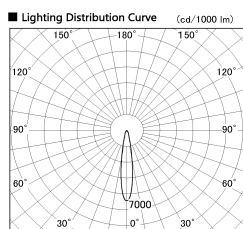

Item no. DD099-3015MB9030

Series Name:  $\Phi$ 125 Spark

Installation	Recessed mount
Type	
Fixture wattage	30.3W
Beam angle	17 deg
Color Temp.	3000K
CRI	Ra>90
Luminous	2610 lm
Body	Die-cast aluminum alloy
Body finish	N/A
Trim finish	Black
Reflector finish	Mirror
IP Rate	IP20
Light source	COB module
Input Voltage	AC220~240V
Dimming Type	Non-Dimmable
Certificate	CE, CCC
Cut Hole	125mm

■ Direct Horizontal Illuminance DD099-3015MB9030

φ	Illuminance Angle	Beam Angle	Vertical Illuminance (lx)
290	17°	17°	65080
1			16270
			7230
590			4070
2			2600
890			1810
3			1330
1190			1020