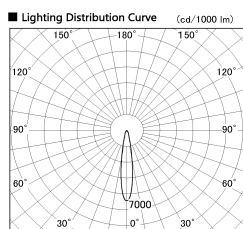

Item no. DD099-3015MB9035

Series Name: Φ 125 Spark

Installation	Recessed mount
Type	
Fixture wattage	30.3W
Beam angle	17 deg
Color Temp.	3500K
CRI	Ra>90
Luminous	2662 lm
Body	Die-cast aluminum alloy
Body finish	N/A
Trim finish	Black
Reflector finish	Mirror
IP Rate	IP20
Light source	COB module
Input Voltage	AC220~240V
Dimming Type	Non-Dimmable
Certificate	CE, CCC
Cut Hole	125mm

■ Direct Horizontal Illuminance DD099-3015MB9035

φ	Illuminance Angle	Beam Angle	Vertical Illuminance (lx)		
290	17°	17°	66380		
1			16590		
590			7380		
2			4150		
890			2660		
3			1840		
1190			1350		
m	1	0	1	2	1040