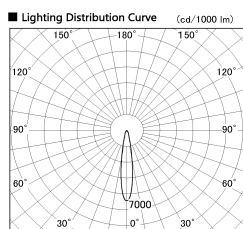

Item no. DD099-3015MB9040

Series Name: Φ 125 Spark

Installation	Recessed mount
Type	
Fixture wattage	30.3W
Beam angle	17 deg
Color Temp.	4000K
CRI	Ra>90
Luminous	2688 lm
Body	Die-cast aluminum alloy
Body finish	N/A
Trim finish	Black
Reflector finish	Mirror
IP Rate	IP20
Light source	COB module
Input Voltage	AC220~240V
Dimming Type	Non-Dimmable
Certificate	CE, CCC
Cut Hole	125mm

■ Direct Horizontal Illuminance DD099-3015MB9040

φ	Illuminance Angle	Beam Angle	Vertical Illuminance (lx)
290	17°	17°	67030
1			16760
			7450
590			4190
2			2680
			1860
890			1370
3			1050
1190			