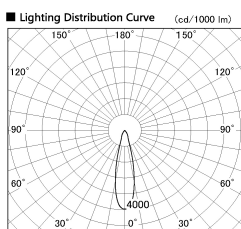

Item no. DD099-3020MB8527

Series Name: Φ 125 Spark

Installation	Recessed mount
Type	Φ 125 Spark
Fixture wattage	30.3W
Beam angle	25 deg
Color Temp.	2700K
CRI	Ra>85
Luminous	2755 lm
Body	Die-cast aluminum alloy
Body finish	N/A
Trim finish	Black
Reflector finish	Mirror
IP Rate	IP20
Light source	COB module
Input Voltage	AC220~240V
Dimming Type	Non-Dimmable
Certificate	CE, CCC
Cut Hole	125mm

■ Direct Horizontal Illuminance DD099-3020MB8527

Illuminance Angle	Beam Angle	Vertical Illuminance (lx)
23°	1	43920
	2	10980
	3	4880
	4	2740
	5	1760
25°	1	1220
	2	900
	3	690
	4	500
	5	380