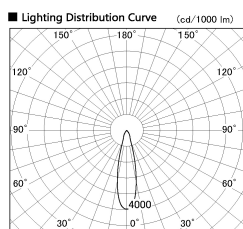

Item no. DD099-3020MB8530

Series Name: Φ 125 Spark

Installation	Recessed mount
Type	
Fixture wattage	30.3W
Beam angle	25 deg
Color Temp.	3000K
CRI	Ra>85
Luminous	2870 lm
Body	Die-cast aluminum alloy
Body finish	N/A
Trim finish	Black
Reflector finish	Mirror
IP Rate	IP20
Light source	COB module
Input Voltage	AC220~240V
Dimming Type	Non-Dimmable
Certificate	CE, CCC
Cut Hole	125mm

■ Direct Horizontal Illuminance DD099-3020MB8530

φ	Illuminance Angle	Beam Angle	Vertical Illuminance (lx)
400	23°	25°	45750
810	1		11440
1220	2		5080
1620	3		2860
	1	1	1830
	2	2	1270
	3	3	930
	1	1	710