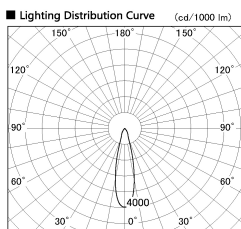

Item no. DD099-3020MB8540

Series Name:  $\Phi$ 125 Spark

■ Direct Horizontal Illuminance DD099-3020MB8540

Illuminance Angle	Beam Angle	Vertical Illuminance (lx)
23°	1	47120
	2	11780
	3	5240
	4	2950
	5	1880
25°	1	1310
	2	960
	3	740

Installation	Recessed mount
Type	
Fixture wattage	30.3W
Beam angle	25 deg
Color Temp.	4000K
CRI	Ra>85
Luminous	2956 lm
Body	Die-cast aluminum alloy
Body finish	N/A
Trim finish	Black
Reflector finish	Mirror
IP Rate	IP20
Light source	COB module
Input Voltage	AC220~240V
Dimming Type	Non-Dimmable
Certificate	CE, CCC
Cut Hole	125mm