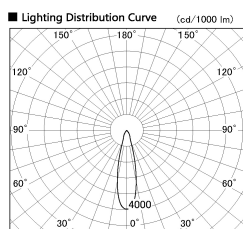

Item no. DD099-3020MB9030

Series Name: Φ 125 Spark

Installation	Recessed mount
Type	Φ 125 Spark
Fixture wattage	30.3W
Beam angle	25 deg
Color Temp.	3000K
CRI	Ra>90
Luminous	2610 lm
Body	Die-cast aluminum alloy
Body finish	N/A
Trim finish	Black
Reflector finish	Mirror
IP Rate	IP20
Light source	COB module
Input Voltage	AC220~240V
Dimming Type	Non-Dimmable
Certificate	CE, CCC
Cut Hole	125mm

■ Direct Horizontal Illuminance DD099-3020MB9030

Illuminance Angle	Beam Angle	Vertical Illuminance (lx)
23°	25°	41610
		10400
		4620
		2600
		1660
810	2	1160
		850
		650
1220	3	850
		650
1620	m	1
		0