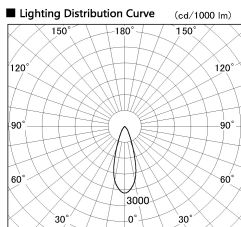

Item no. DD099-3030MB8530

Series Name: Φ 125 Spark

Installation	Recessed mount
Type	
Fixture wattage	30.3W
Beam angle	33 deg
Color Temp.	3000K
CRI	Ra>85
Luminous	2865 lm
Body	Die-cast aluminum alloy
Body finish	N/A
Trim finish	Black
Reflector finish	Mirror
IP Rate	IP20
Light source	COB module
Input Voltage	AC220~240V
Dimming Type	Non-Dimmable
Certificate	CE, CCC
Cut Hole	125mm