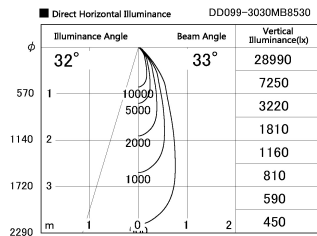

Item no. DD099-3030MB8530

Series Name: Φ 125 Spark

Installation	Recessed mount
Type	
Fixture wattage	30.3W
Beam angle	33 deg
Color Temp.	3000K
CRI	Ra>85
Luminous	2865 lm
Body	Die-cast aluminum alloy
Body finish	N/A
Trim finish	Black
Reflector finish	Mirror
IP Rate	IP20
Light source	COB module
Input Voltage	AC220~240V
Dimming Type	Non-Dimmable
Certificate	CE, CCC
Cut Hole	125mm