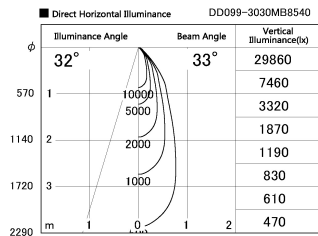

Item no. DD099-3030MB8540

Series Name:  $\Phi$ 125 Spark

Installation	Recessed mount
Type	
Fixture wattage	30.3W
Beam angle	33 deg
Color Temp.	4000K
CRI	Ra>85
Luminous	2951 lm
Body	Die-cast aluminum alloy
Body finish	N/A
Trim finish	Black
Reflector finish	Mirror
IP Rate	IP20
Light source	COB module
Input Voltage	AC220~240V
Dimming Type	Non-Dimmable
Certificate	CE, CCC
Cut Hole	125mm