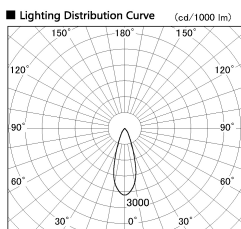

Item no. DD099-3030MB8540

Series Name:  $\Phi$ 125 Spark

Installation	Recessed mount
Type	
Fixture wattage	30.3W
Beam angle	33 deg
Color Temp.	4000K
CRI	Ra>85
Luminous	2951 lm
Body	Die-cast aluminum alloy
Body finish	N/A
Trim finish	Black
Reflector finish	Mirror
IP Rate	IP20
Light source	COB module
Input Voltage	AC220~240V
Dimming Type	Non-Dimmable
Certificate	CE, CCC
Cut Hole	125mm