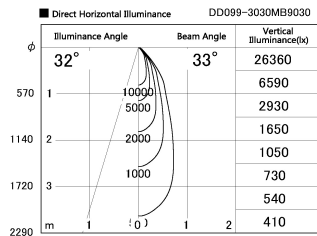

Item no. DD099-3030MB9030

Series Name: Φ 125 Spark

Installation	Recessed mount
Type	
Fixture wattage	30.3W
Beam angle	33 deg
Color Temp.	3000K
CRI	Ra>90
Luminous	2605 lm
Body	Die-cast aluminum alloy
Body finish	N/A
Trim finish	Black
Reflector finish	Mirror
IP Rate	IP20
Light source	COB module
Input Voltage	AC220~240V
Dimming Type	Non-Dimmable
Certificate	CE, CCC
Cut Hole	125mm