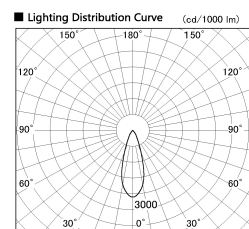

Item no. DD099-3030MB9030

Series Name: Φ 125 Spark

Installation	Recessed mount
Type	Φ 125 Spark
Fixture wattage	30.3W
Beam angle	33 deg
Color Temp.	3000K
CRI	Ra>90
Luminous	2605 lm
Body	Die-cast aluminum alloy
Body finish	N/A
Trim finish	Black
Reflector finish	Mirror
IP Rate	IP20
Light source	COB module
Input Voltage	AC220~240V
Dimming Type	Non-Dimmable
Certificate	CE, CCC
Cut Hole	125mm