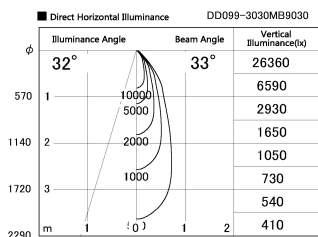

Item no. DD099-3030MB9030

Series Name: Φ 125 Spark

Installation	Recessed mount
Type	Φ 125 Spark
Fixture wattage	30.3W
Beam angle	33 deg
Color Temp.	3000K
CRI	Ra>90
Luminous	2605 lm
Body	Die-cast aluminum alloy
Body finish	N/A
Trim finish	Black
Reflector finish	Mirror
IP Rate	IP20
Light source	COB module
Input Voltage	AC220~240V
Dimming Type	Non-Dimmable
Certificate	CE, CCC
Cut Hole	125mm