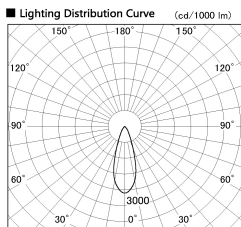

Item no. DD099-3030MB9030

Series Name: Φ 125 Spark

Installation	Recessed mount
Type	
Fixture wattage	30.3W
Beam angle	33 deg
Color Temp.	3000K
CRI	Ra>90
Luminous	2605 lm
Body	Die-cast aluminum alloy
Body finish	N/A
Trim finish	Black
Reflector finish	Mirror
IP Rate	IP20
Light source	COB module
Input Voltage	AC220~240V
Dimming Type	Non-Dimmable
Certificate	CE, CCC
Cut Hole	125mm