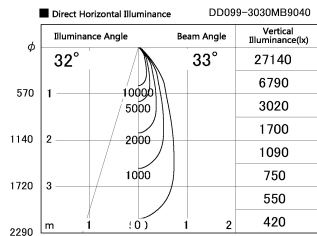

Item no. DD099-3030MB9040

Series Name: Φ 125 Spark

Installation	Recessed mount
Type	
Fixture wattage	30.3W
Beam angle	33 deg
Color Temp.	4000K
CRI	Ra>90
Luminous	2683 lm
Body	Die-cast aluminum alloy
Body finish	N/A
Trim finish	Black
Reflector finish	Mirror
IP Rate	IP20
Light source	COB module
Input Voltage	AC220~240V
Dimming Type	Non-Dimmable
Certificate	CE, CCC
Cut Hole	125mm