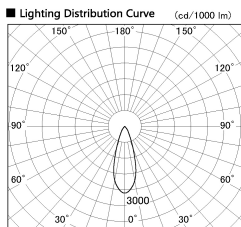

Item no. DD099-3030MB9040

Series Name: Φ 125 Spark

Installation	Recessed mount
Type	
Fixture wattage	30.3W
Beam angle	33 deg
Color Temp.	4000K
CRI	Ra>90
Luminous	2683 lm
Body	Die-cast aluminum alloy
Body finish	N/A
Trim finish	Black
Reflector finish	Mirror
IP Rate	IP20
Light source	COB module
Input Voltage	AC220~240V
Dimming Type	Non-Dimmable
Certificate	CE, CCC
Cut Hole	125mm