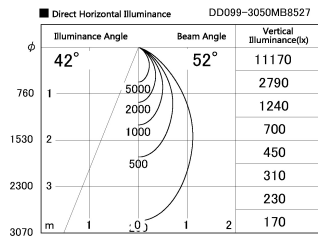

Item no. DD099-3050MB8527

Series Name: Φ 125 Spark

Installation	Recessed mount
Type	
Fixture wattage	30.3W
Beam angle	52 deg
Color Temp.	2700K
CRI	Ra>85
Luminous	2507 lm
Body	Die-cast aluminum alloy
Body finish	N/A
Trim finish	Black
Reflector finish	Mirror
IP Rate	IP20
Light source	COB module
Input Voltage	AC220~240V
Dimming Type	Non-Dimmable
Certificate	CE, CCC
Cut Hole	125mm