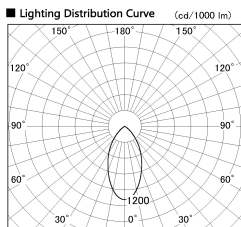

Item no. DD099-3050MB8527

Series Name: Φ 125 Spark

Installation	Recessed mount
Type	
Fixture wattage	30.3W
Beam angle	52 deg
Color Temp.	2700K
CRI	Ra>85
Luminous	2507 lm
Body	Die-cast aluminum alloy
Body finish	N/A
Trim finish	Black
Reflector finish	Mirror
IP Rate	IP20
Light source	COB module
Input Voltage	AC220~240V
Dimming Type	Non-Dimmable
Certificate	CE, CCC
Cut Hole	125mm