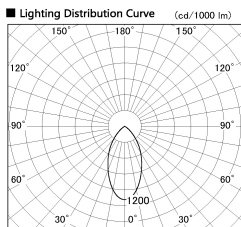

Item no. DD099-3050MB8535

Series Name: Φ 125 Spark

Installation	Recessed mount
Type	
Fixture wattage	30.3W
Beam angle	52 deg
Color Temp.	3500K
CRI	Ra>85
Luminous	2664 lm
Body	Die-cast aluminum alloy
Body finish	N/A
Trim finish	Black
Reflector finish	Mirror
IP Rate	IP20
Light source	COB module
Input Voltage	AC220~240V
Dimming Type	Non-Dimmable
Certificate	CE, CCC
Cut Hole	125mm