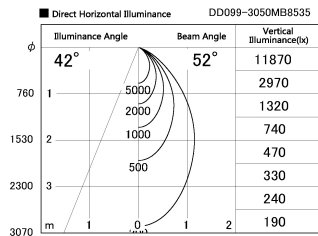

Item no. DD099-3050MB8535

Series Name: Φ 125 Spark

Installation	Recessed mount
Type	
Fixture wattage	30.3W
Beam angle	52 deg
Color Temp.	3500K
CRI	Ra>85
Luminous	2664 lm
Body	Die-cast aluminum alloy
Body finish	N/A
Trim finish	Black
Reflector finish	Mirror
IP Rate	IP20
Light source	COB module
Input Voltage	AC220~240V
Dimming Type	Non-Dimmable
Certificate	CE, CCC
Cut Hole	125mm