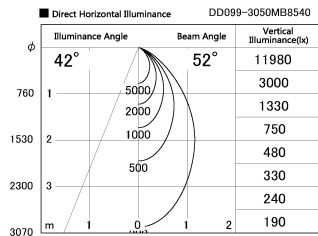

Item no. DD099-3050MB8540

Series Name: Φ 125 Spark

Installation	Recessed mount
Type	
Fixture wattage	30.3W
Beam angle	52 deg
Color Temp.	4000K
CRI	Ra>85
Luminous	2690 lm
Body	Die-cast aluminum alloy
Body finish	N/A
Trim finish	Black
Reflector finish	Mirror
IP Rate	IP20
Light source	COB module
Input Voltage	AC220~240V
Dimming Type	Non-Dimmable
Certificate	CE, CCC
Cut Hole	125mm