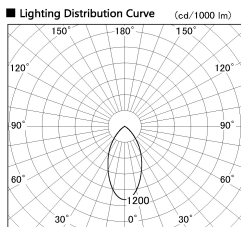

Item no. DD099-3050MB8540

Series Name: Φ 125 Spark

Installation	Recessed mount
Type	
Fixture wattage	30.3W
Beam angle	52 deg
Color Temp.	4000K
CRI	Ra>85
Luminous	2690 lm
Body	Die-cast aluminum alloy
Body finish	N/A
Trim finish	Black
Reflector finish	Mirror
IP Rate	IP20
Light source	COB module
Input Voltage	AC220~240V
Dimming Type	Non-Dimmable
Certificate	CE, CCC
Cut Hole	125mm