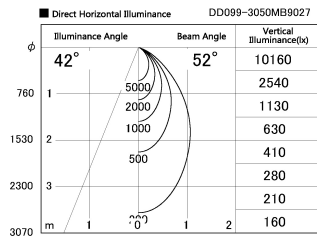

Item no. DD099-3050MB9027

Series Name: Φ 125 Spark

Installation	Recessed mount
Type	
Fixture wattage	30.3W
Beam angle	52 deg
Color Temp.	2700K
CRI	Ra>90
Luminous	2280 lm
Body	Die-cast aluminum alloy
Body finish	N/A
Trim finish	Black
Reflector finish	Mirror
IP Rate	IP20
Light source	COB module
Input Voltage	AC220~240V
Dimming Type	Non-Dimmable
Certificate	CE, CCC
Cut Hole	125mm