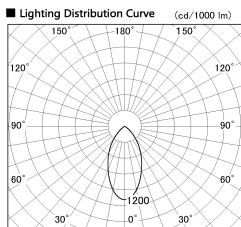

Item no. DD099-3050MB9027

Series Name: Φ 125 Spark

Installation	Recessed mount
Type	
Fixture wattage	30.3W
Beam angle	52 deg
Color Temp.	2700K
CRI	Ra>90
Luminous	2280 lm
Body	Die-cast aluminum alloy
Body finish	N/A
Trim finish	Black
Reflector finish	Mirror
IP Rate	IP20
Light source	COB module
Input Voltage	AC220~240V
Dimming Type	Non-Dimmable
Certificate	CE, CCC
Cut Hole	125mm