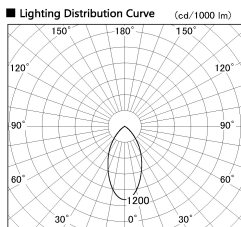

Item no. DD099-3050MB9030

Series Name: Φ 125 Spark

Installation	Recessed mount
Type	
Fixture wattage	30.3W
Beam angle	52 deg
Color Temp.	3000K
CRI	Ra>90
Luminous	2375 lm
Body	Die-cast aluminum alloy
Body finish	N/A
Trim finish	Black
Reflector finish	Mirror
IP Rate	IP20
Light source	COB module
Input Voltage	AC220~240V
Dimming Type	Non-Dimmable
Certificate	CE, CCC
Cut Hole	125mm