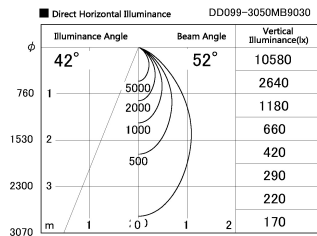

Item no. DD099-3050MB9030

Series Name: Φ 125 Spark

Installation	Recessed mount
Type	
Fixture wattage	30.3W
Beam angle	52 deg
Color Temp.	3000K
CRI	Ra>90
Luminous	2375 lm
Body	Die-cast aluminum alloy
Body finish	N/A
Trim finish	Black
Reflector finish	Mirror
IP Rate	IP20
Light source	COB module
Input Voltage	AC220~240V
Dimming Type	Non-Dimmable
Certificate	CE, CCC
Cut Hole	125mm