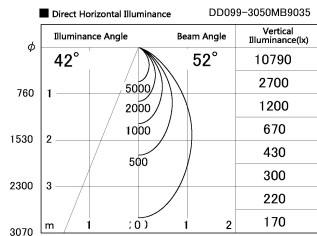

Item no. DD099-3050MB9035

Series Name: Φ 125 Spark

Installation	Recessed mount
Type	
Fixture wattage	30.3W
Beam angle	52 deg
Color Temp.	3500K
CRI	Ra>90
Luminous	2422 lm
Body	Die-cast aluminum alloy
Body finish	N/A
Trim finish	Black
Reflector finish	Mirror
IP Rate	IP20
Light source	COB module
Input Voltage	AC220~240V
Dimming Type	Non-Dimmable
Certificate	CE, CCC
Cut Hole	125mm