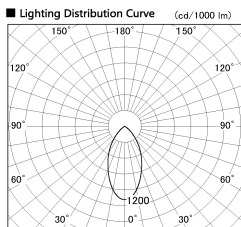

Item no. DD099-3050MB9035

Series Name: Φ 125 Spark

Installation	Recessed mount
Type	
Fixture wattage	30.3W
Beam angle	52 deg
Color Temp.	3500K
CRI	Ra>90
Luminous	2422 lm
Body	Die-cast aluminum alloy
Body finish	N/A
Trim finish	Black
Reflector finish	Mirror
IP Rate	IP20
Light source	COB module
Input Voltage	AC220~240V
Dimming Type	Non-Dimmable
Certificate	CE, CCC
Cut Hole	125mm