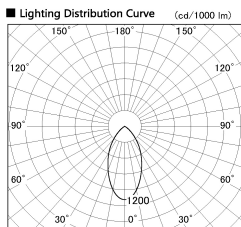

Item no. DD099-3050MB9040

Series Name: Φ 125 Spark

Installation	Recessed mount
Type	
Fixture wattage	30.3W
Beam angle	52 deg
Color Temp.	4000K
CRI	Ra>90
Luminous	2446 lm
Body	Die-cast aluminum alloy
Body finish	N/A
Trim finish	Black
Reflector finish	Mirror
IP Rate	IP20
Light source	COB module
Input Voltage	AC220~240V
Dimming Type	Non-Dimmable
Certificate	CE, CCC
Cut Hole	125mm