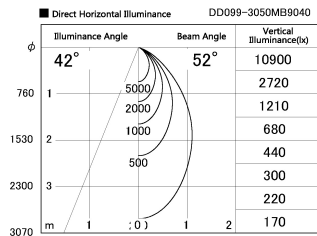

Item no. DD099-3050MB9040

Series Name: Φ 125 Spark

Installation	Recessed mount
Type	
Fixture wattage	30.3W
Beam angle	52 deg
Color Temp.	4000K
CRI	Ra>90
Luminous	2446 lm
Body	Die-cast aluminum alloy
Body finish	N/A
Trim finish	Black
Reflector finish	Mirror
IP Rate	IP20
Light source	COB module
Input Voltage	AC220~240V
Dimming Type	Non-Dimmable
Certificate	CE, CCC
Cut Hole	125mm