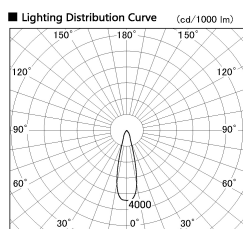

Item no. DD099-2120DB8527

Series Name:  $\Phi$ 125 Spark

With Dark Mirror Reflector

Installation	Recessed mount
Type	$\Phi$ 125 Spark
Fixture wattage	19.9W
Beam angle	27 deg
Color Temp.	2700K
CRI	Ra>85
Luminous	1639 lm
Body	Die-cast aluminum alloy
Body finish	N/A
Trim finish	Black
Reflector finish	Dark Mirror
IP Rate	IP20
Light source	COB module
Input Voltage	AC220~240V
Dimming Type	Non-Dimmable
Certificate	CE, CCC
Cut Hole	125mm