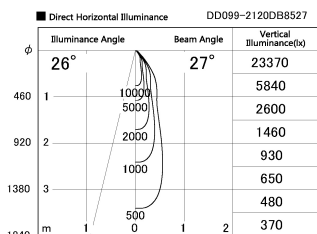

Item no. DD099-2120DB8527

Series Name:  $\Phi$ 125 Spark

With Dark Mirror Reflector

Installation	Recessed mount
Type	$\Phi$ 125 Spark
Fixture wattage	19.9W
Beam angle	27 deg
Color Temp.	2700K
CRI	Ra>85
Luminous	1639 lm
Body	Die-cast aluminum alloy
Body finish	N/A
Trim finish	Black
Reflector finish	Dark Mirror
IP Rate	IP20
Light source	COB module
Input Voltage	AC220~240V
Dimming Type	Non-Dimmable
Certificate	CE, CCC
Cut Hole	125mm