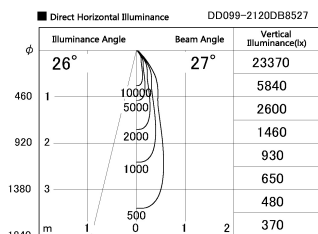

Item no. DD099-2120DB8527

Series Name: Φ 125 Spark

With Dark Mirror Reflector

Installation	Recessed mount
Type	
Fixture wattage	19.9W
Beam angle	27 deg
Color Temp.	2700K
CRI	Ra>85
Luminous	1639 lm
Body	Die-cast aluminum alloy
Body finish	N/A
Trim finish	Black
Reflector finish	Dark Mirror
IP Rate	IP20
Light source	COB module
Input Voltage	AC220~240V
Dimming Type	Non-Dimmable
Certificate	CE, CCC
Cut Hole	125mm