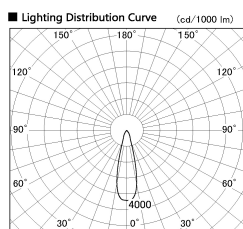

Item no. DD099-2120DB8527

Series Name: Φ 125 Spark

With Dark Mirror Reflector

Installation	Recessed mount
Type	
Fixture wattage	19.9W
Beam angle	27 deg
Color Temp.	2700K
CRI	Ra>85
Luminous	1639 lm
Body	Die-cast aluminum alloy
Body finish	N/A
Trim finish	Black
Reflector finish	Dark Mirror
IP Rate	IP20
Light source	COB module
Input Voltage	AC220~240V
Dimming Type	Non-Dimmable
Certificate	CE, CCC
Cut Hole	125mm