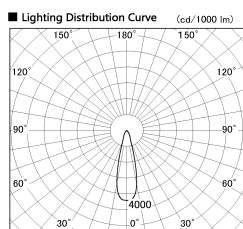

Item no. DD099-2120DB8535

Series Name: Φ 125 Spark

With Dark Mirror Reflector

| | |
|------------------|-------------------------|
| Installation | Recessed mount |
| Type | |
| Fixture wattage | 19.9W |
| Beam angle | 27 deg |
| Color Temp. | 3500K |
| CRI | Ra>85 |
| Luminous | 1741 lm |
| Body | Die-cast aluminum alloy |
| Body finish | N/A |
| Trim finish | Black |
| Reflector finish | Dark Mirror |
| IP Rate | IP20 |
| Light source | COB module |
| Input Voltage | AC220~240V |
| Dimming Type | Non-Dimmable |
| Certificate | CE, CCC |
| Cut Hole | 125mm |