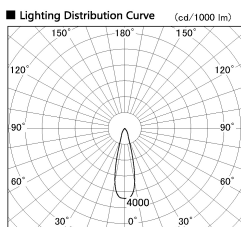

Item no. DD099-2120DB8535

Series Name:  $\Phi$ 125 Spark

With Dark Mirror Reflector

Installation	Recessed mount
Type	$\Phi$ 125 Spark
Fixture wattage	19.9W
Beam angle	27 deg
Color Temp.	3500K
CRI	Ra>85
Luminous	1741 lm
Body	Die-cast aluminum alloy
Body finish	N/A
Trim finish	Black
Reflector finish	Dark Mirror
IP Rate	IP20
Light source	COB module
Input Voltage	AC220~240V
Dimming Type	Non-Dimmable
Certificate	CE, CCC
Cut Hole	125mm