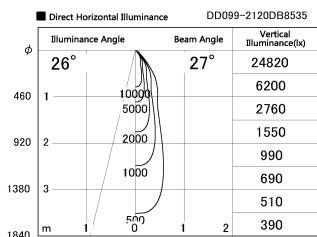

Item no. DD099-2120DB8535

Series Name:  $\Phi$ 125 Spark

With Dark Mirror Reflector

Installation	Recessed mount
Type	$\Phi$ 125 Spark
Fixture wattage	19.9W
Beam angle	27 deg
Color Temp.	3500K
CRI	Ra>85
Luminous	1741 lm
Body	Die-cast aluminum alloy
Body finish	N/A
Trim finish	Black
Reflector finish	Dark Mirror
IP Rate	IP20
Light source	COB module
Input Voltage	AC220~240V
Dimming Type	Non-Dimmable
Certificate	CE, CCC
Cut Hole	125mm