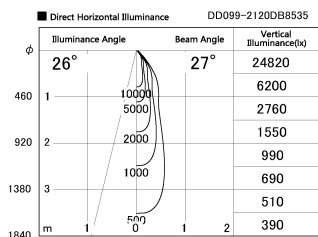

Item no. DD099-2120DB8535

Series Name: Φ 125 Spark

With Dark Mirror Reflector

| | |
|------------------|-------------------------|
| Installation | Recessed mount |
| Type | |
| Fixture wattage | 19.9W |
| Beam angle | 27 deg |
| Color Temp. | 3500K |
| CRI | Ra>85 |
| Luminous | 1741 lm |
| Body | Die-cast aluminum alloy |
| Body finish | N/A |
| Trim finish | Black |
| Reflector finish | Dark Mirror |
| IP Rate | IP20 |
| Light source | COB module |
| Input Voltage | AC220~240V |
| Dimming Type | Non-Dimmable |
| Certificate | CE, CCC |
| Cut Hole | 125mm |